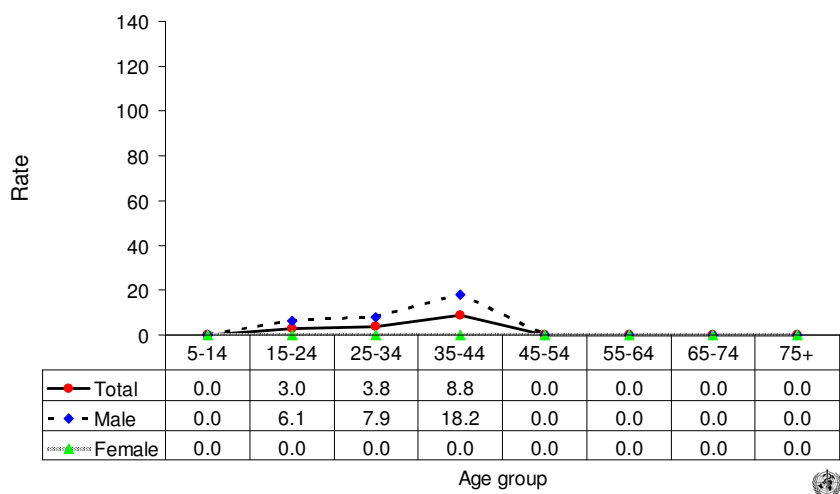

Suicide rates (per 100,000), by gender, Saint Lucia, 1975-2005.

Suicide rates (per 100,000), by gender and age, Saint Lucia, 2005.

Number of suicides by age group and gender. SAINT LUCIA, 2005.

Age (years)	5-14	15-24	25-34	35-44	45-54	55-64	65-74	75+	All
Males	0	1	1	2	0	0	0	0	4
Females	0	0	0	0	0	0	0	0	0
Total	0	1	1	2	0	0	0	0	4