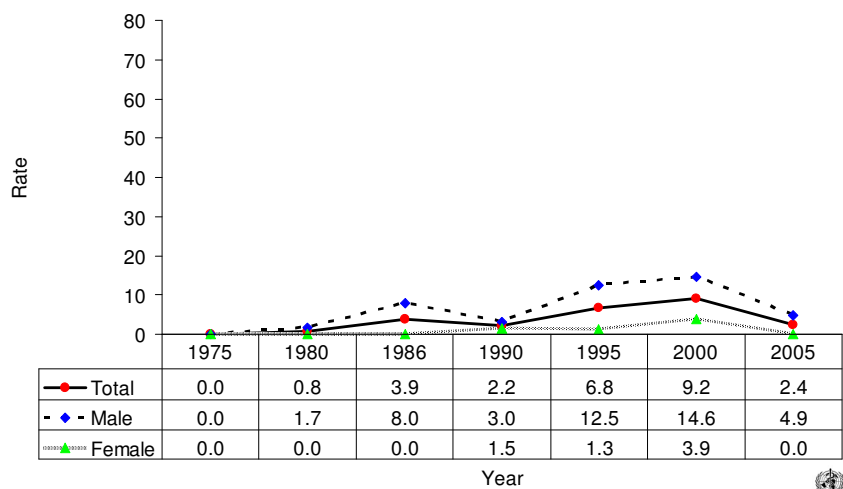

Suicide rates (per 100,000), by gender, Saint Lucia, 1975-2005.

Suicide rates (per 100,000), by gender and age, Saint Lucia, 2005.

Number of suicides by age group and gender. SAINT LUCIA, 2005.

Age (years)	5-14	15-24	25-34	35-44	45-54	55-64	65-74	75+	All
Males	0	1	1	2	0	0	0	0	4
Females	0	0	0	0	0	0	0	0	0
Total	0	1	1	2	0	0	0	0	4